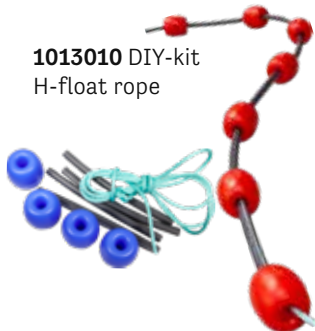

## Division Lines

Rope used for separating pool activities, marking areas  
or indicating areas of play

**1013006** H-floats  
Material: UV-protected  
polythene HD

**1013010** DIY-kit  
H-float rope

**2410006** Plastic Chain  
red/white